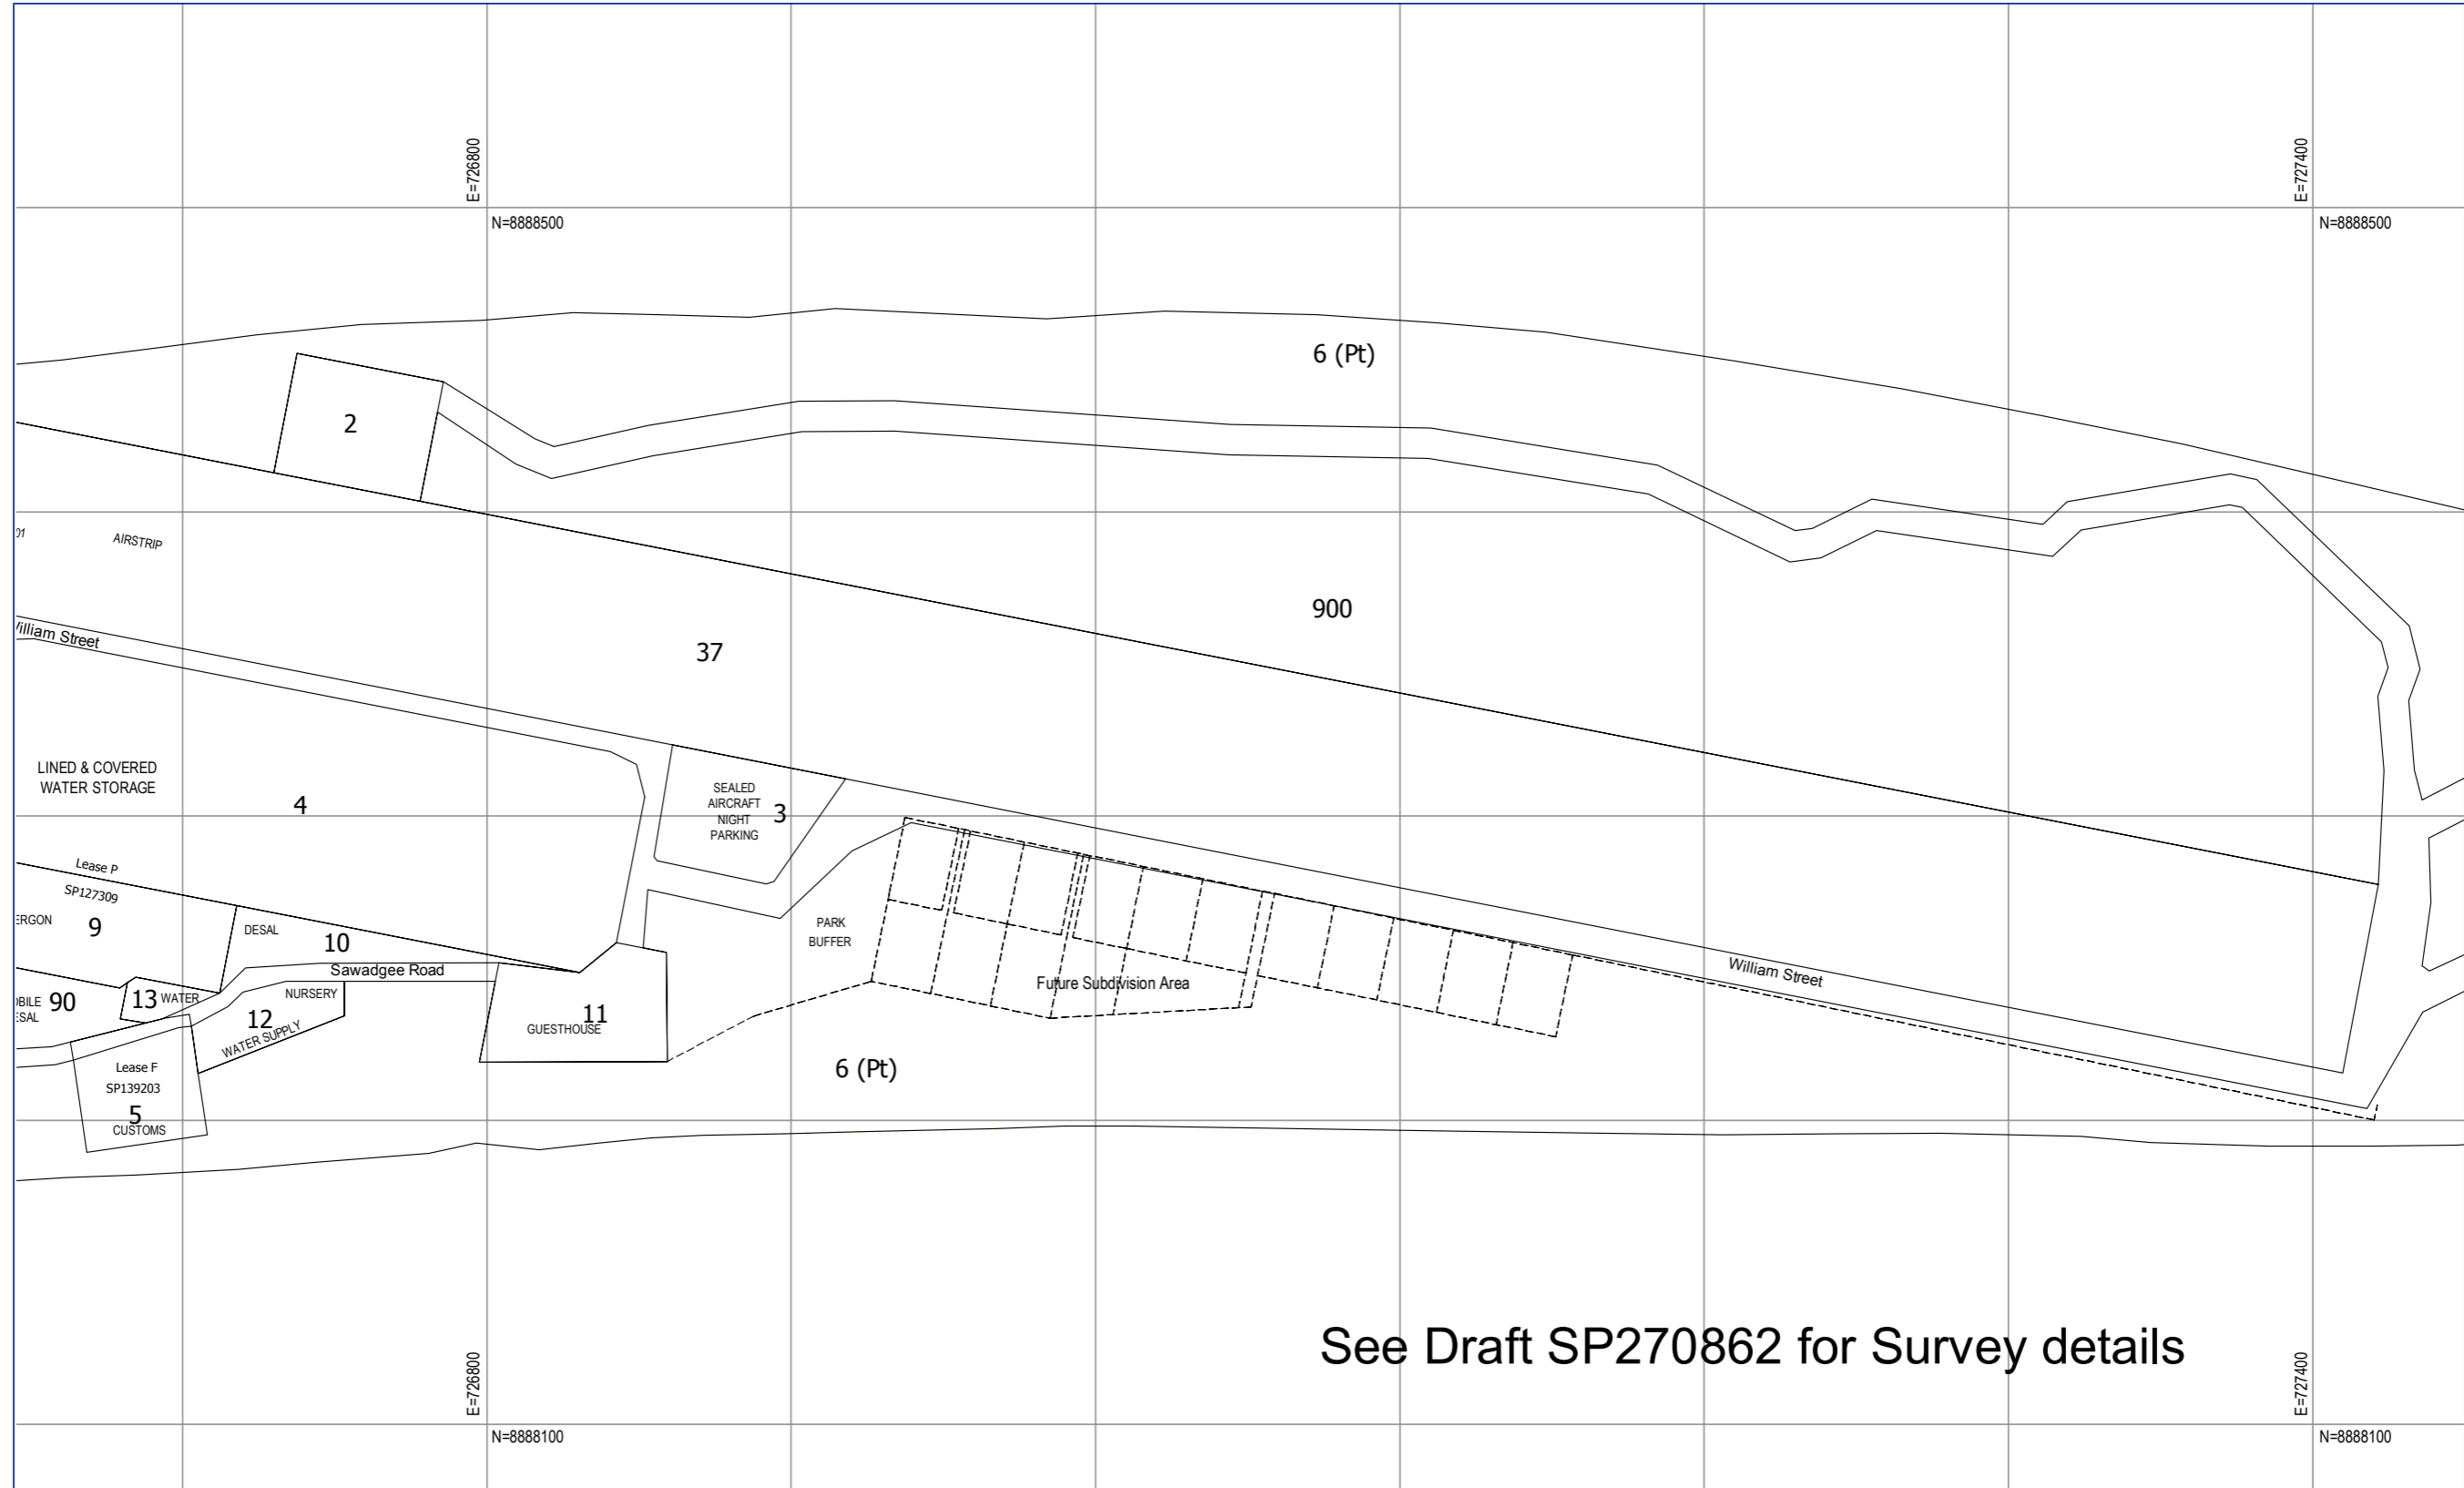

See Draft SP270862 for Survey details

**SCHEDULE 1 - AGREEMENT AREA, SOCIAL HOUSING
 PORUMA - COCONUT ISLAND**

LEGEND

- Agreement Area
- Greenfield Lots
- Brownfield Lots

RPS Australia East Pty Ltd
 ACN 140 292 762
 135 Abbott St
 PO Box 1949
 CAIRNS QLD 4870

T +61 7 4031 1336 F +61 7 4031 2942 W rpsgroup.com.au

See Draft SP270862 for Survey details

**SCHEDULE 1 - AGREEMENT AREA, SOCIAL HOUSING
 PORUMA - COCONUT ISLAND**

LEGEND

- Agreement Area
- Greenfield Lots
- Brownfield Lots

**SCHEDULE 1 - AGREEMENT AREA, SOCIAL HOUSING
 PORUMA - COCONUT ISLAND**

LEGEND

- Agreement Area
- Greenfield Lots
- Brownfield Lots

RPS Australia East Pty Ltd
 ACN 140 292 762
 135 Abbott St
 PO Box 1949
 CAIRNS QLD 4870

T +61 7 4031 1336 F +61 7 4031 2942 W rpsgroup.com.au

See Draft SP270862 for Survey details

"Imaged sourced from DERM 2009"

SCHEDULE 1 - AGREEMENT AREA, SOCIAL HOUSING PORUMA - COCONUT ISLAND

LEGEND

- Agreement Area
- ✕ Greenfield Lots
- ★ Brownfield Lots