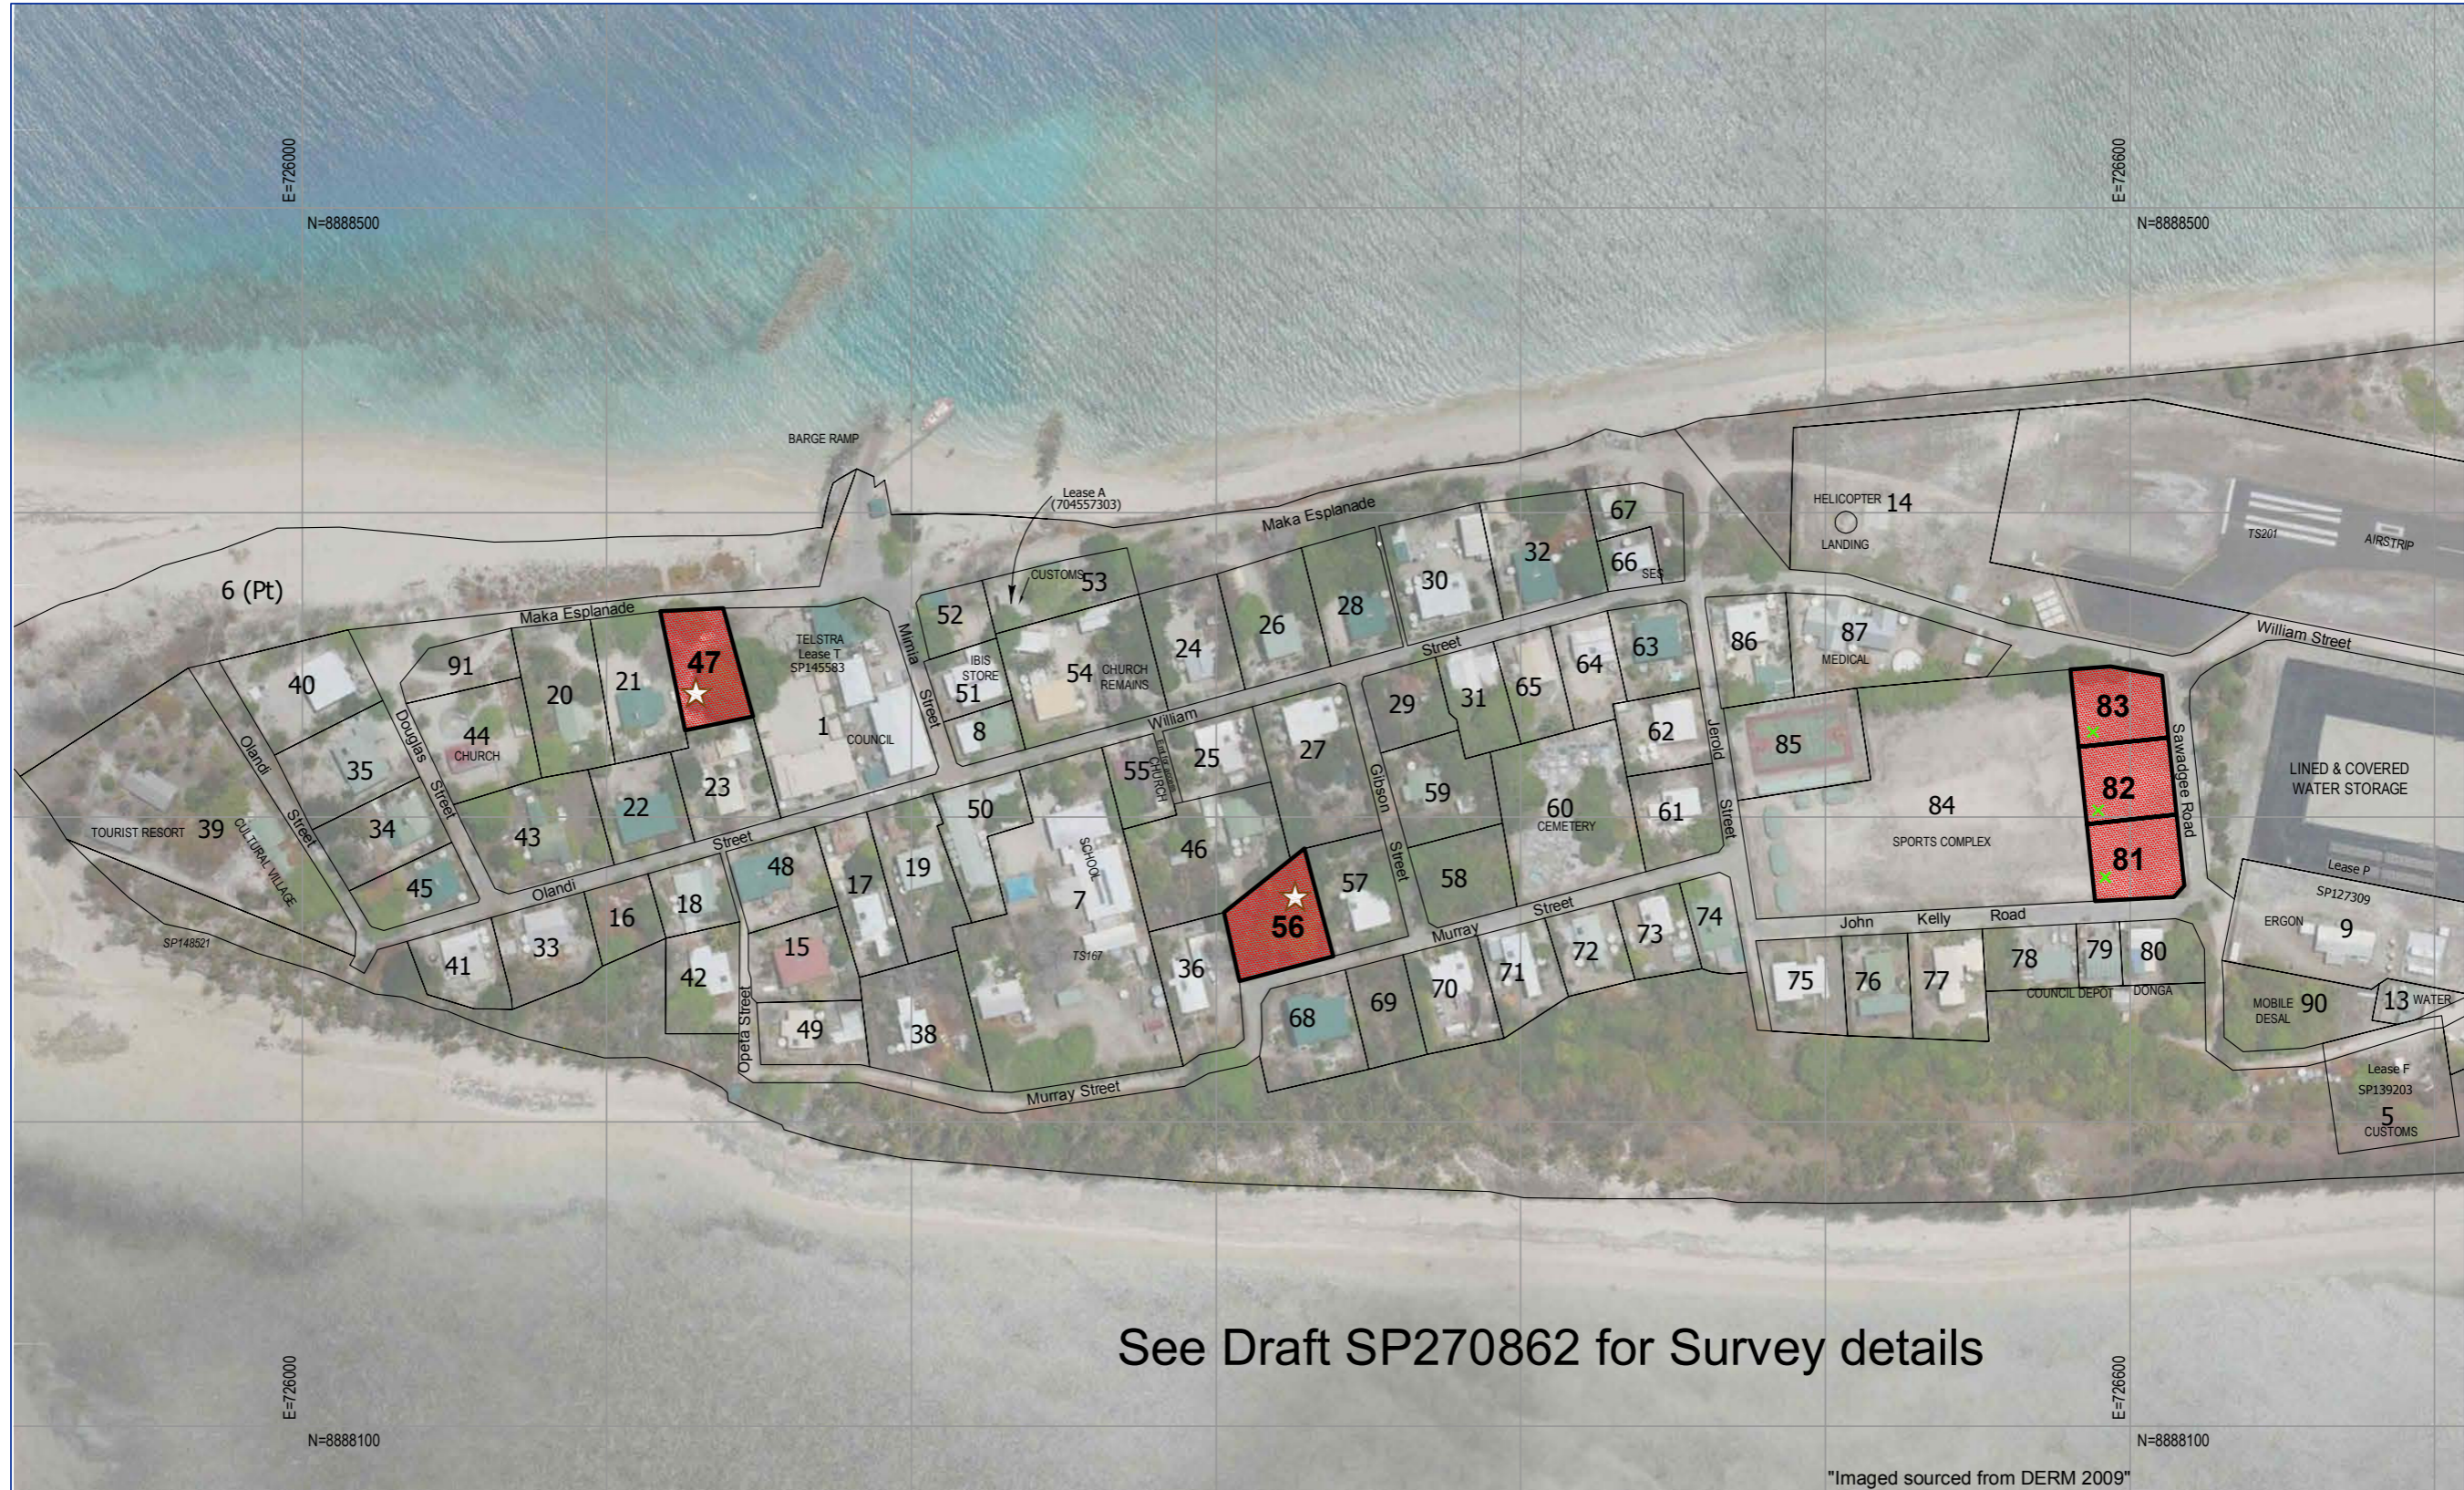

See Draft SP270862 for Survey details

"Imaged sourced from DERM 2009"

**SCHEDULE 1 - AGREEMENT AREA, SOCIAL HOUSING
PORUMA - COCONUT ISLAND**

LEGEND

- Agreement Area
- Greenfield Lots
- Brownfield Lots

RPS Australia East Pty Ltd
ACN 140 292 762
135 Abbott St
PO Box 1949
CAIRNS QLD 4870

T +61 7 4031 1336 F +61 7 4031 2942 W rpsgroup.com.au